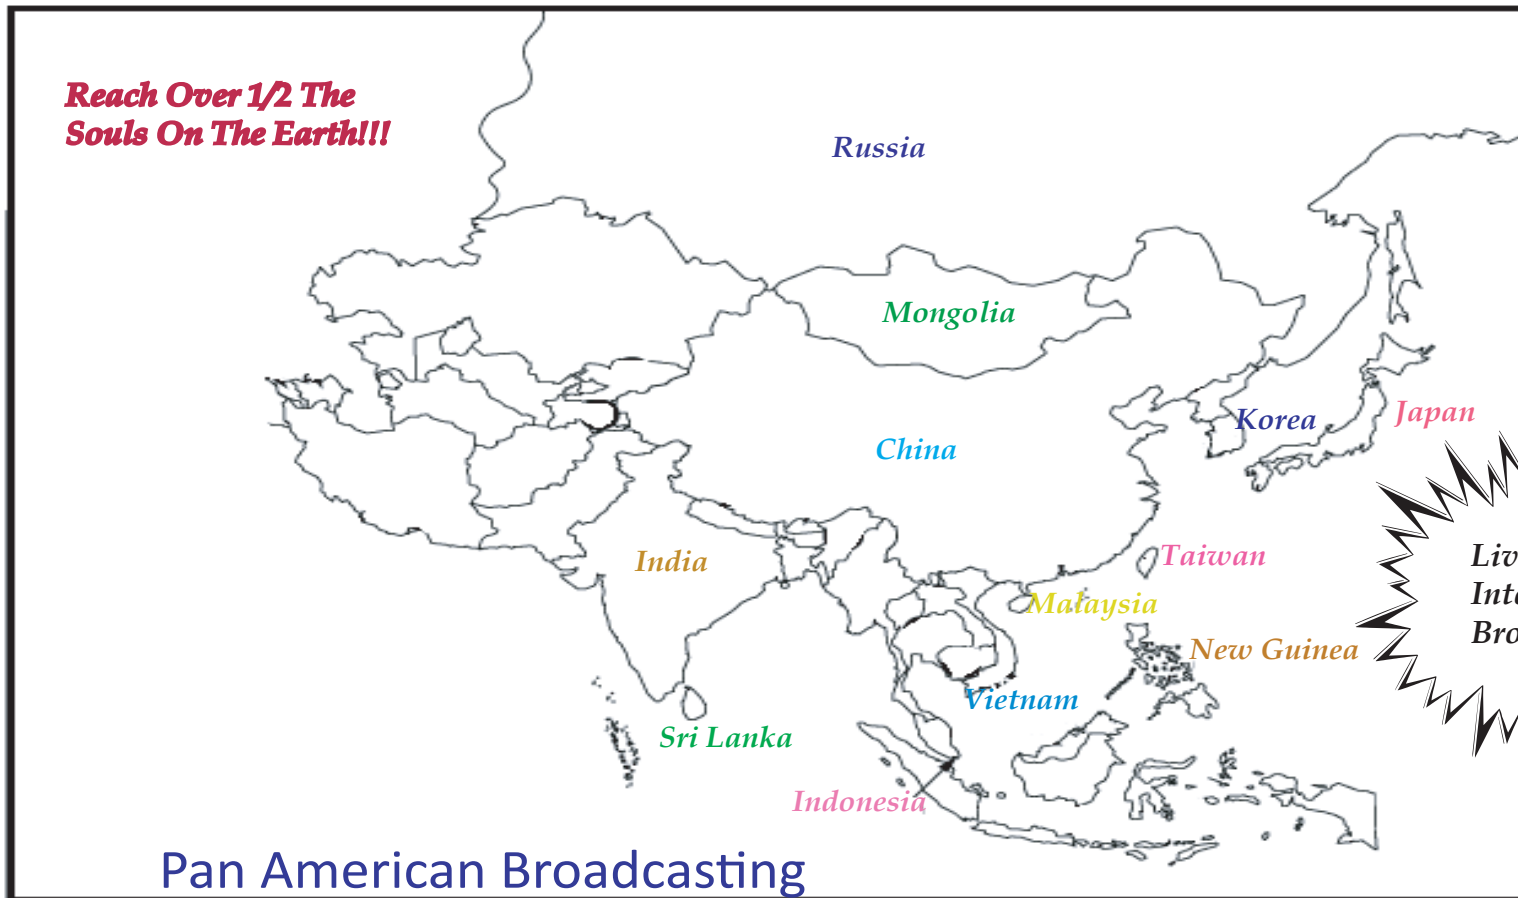

Reaching: India, China, Philippines, Indonesia, Japan, Korea, and the South Pacific Islands

Other countries you will minister to via this phenomenal Outreach...

- Bangladesh
- Bhutan
- Cambodia
- Hong Kong
- Laos
- Melanesia
- Micronesia
- Myanmar
- Nepal
- Philippines
- Polynesia
- Thailand