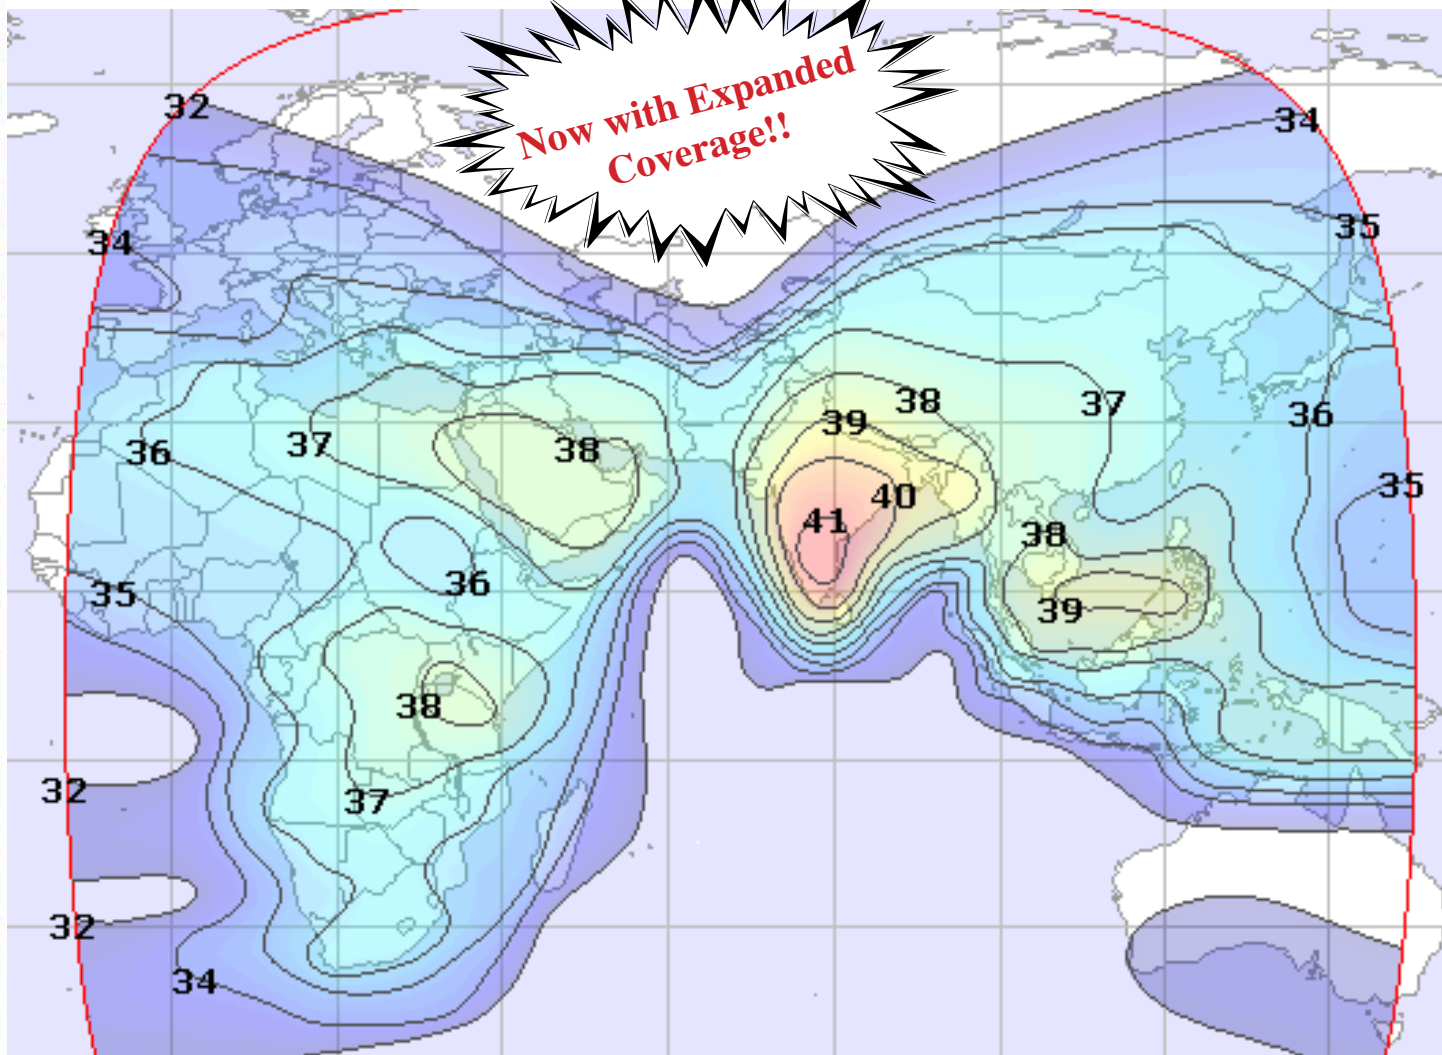

ANGEL OF FAITH

SATELLITE OUTREACH

*Pan American Broadcasting's
most affordable & powerful
Satellite Radio Station
has expanded!*

*Let your message be heard
around the world... beaming
your voice across 200
countries and 11 time zones
reaching over 6 Billion souls!*

ANGEL OF FAITH

Now with Expanded Coverage!!

Join the Satellite Crusade for Christ

Angel Of Faith Satellite Radio reaches over 80% of the world's population, covering more than 200 countries and 11 different time zones. **Included with your broadcast, you receive 3 satellite broadcasts for the price of one, and as an added bonus, free streaming Internet broadcasts!** Please contact us at 800-726-2620, 925-462-9800 or info@panambc.com for more details regarding this very affordable and very powerful Outreach.